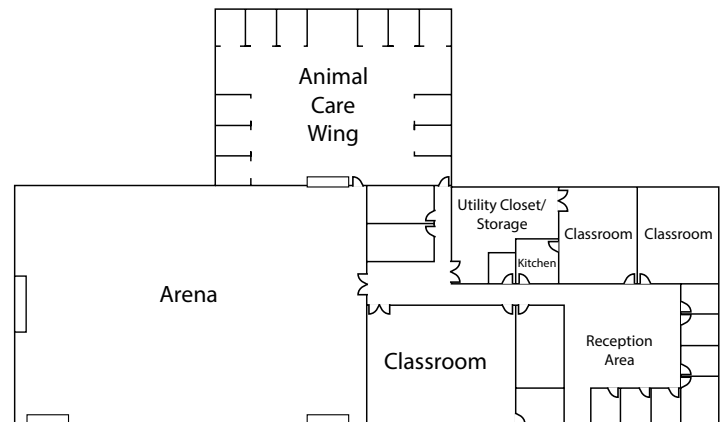

SPECIAL FEATURES:

- Arena for animal science programs: livestock evaluation, demonstrating best practices in animal care, and wildlife conservation.
- Livestock handling facilities, including pens, chutes, temporary stalling and wash bay.
- Hands-on lab environment for agronomic research on the unique soils of West Central Illinois.
- Flexible areas for classes and labs, as well as regional conferences and meetings.
- Accessible accommodations for seminars, trainings and meetings for local residents, organizations, and the University of Illinois and JWCC.

Proposed layout subject to change.